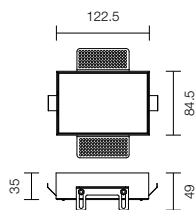

Access

Recessed spotlight, ideal for the lighting of stairs, corridors, entrances.

Material	Body and housing box made of varnished steel Tempered glass diffuser 1 standard finishing
No. of LEDs	2 x 1/2W
Power consumption	2/4W (Supply. I) 8W (Supply R)
Connection	- Series connection respective polarities 24V dc - 230V ac
Wire	Provided with a 25 cm long cable
Installation	On false ceiling/ wood/ brickwork with housing box (included)
Driver	(not included) 350mA (1W) (not included) 500mA (2W) (included) 230V ac
Photometries	Refer Photometrics Section

Access

IP65 CE M M F III Supply I Supply R kg 0,700 mm 125x88

CODE	OPTIONS	SUPPLY	N°LED	LED COLOUR	OPTICS	WATT	FINISHING
AC
	0	I CC	2	1 ○ 6000°K 2 ○ 4000°K 3 ○ 3000°K 4 ● Red 5 ● Green 6 ● Blue	4 □ 120°	1 2	V □ Glass
AC
	0	R 230V ac	0	1 ○ 6000°K 2 ○ 4000°K 3 ○ 3000°K	4 □ 120°	1	V □ Glass