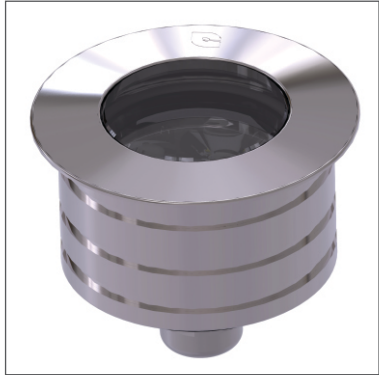

Aqua R2

TECHNICAL DATA

Application	Floor / Wall / Ceiling Recessed Spot Light
Location	Indoor / Outdoor
Light Source	LED
Optics	11°, 20°, 40°
LED No.	3
LED Life time (L80B10)	50000 hours
Input Voltage / Current	350mA / 500mA
Connection details	Series
Installation	Recessed (Ceiling, Wall, Floor) Brick work installation with housing box (not included)
Weight	Kg 0,39
Installation hole	Ø53mm
Supply	350 mA / 500mA Max
Wiring	Provided with 500cm neoprene cable
Working Temperature	-40°C - +50°C

FINISHING

Materials	AISI 316L Stainless steel trim, tempered glass diffuser
Finishing	Worked Steel (I)
Color	Matte Steel
Diffuser	Tempered Glass

Family	Type	LED NO	WAT/LED	CCT	Optics	Finish	Power	Dimming	Options
AQ - Aqua	R2 - Round	3	1	27-2700K	11-11°	I - Worked Steel	CC-	N - None	xxx
			2	30-3000K	20-20°		(350mA/500mA)		
				40-4000K	40-40°				
				50-5000K					
				RD-Red					
				GR-Green					
				BL-Blue					
				22-2200K					
				XX- Custom					

Sample: AQ - R2 - 3 - 1 - 27 - 11 - I - CC - N - XX

ACCESSORIES

CAW6864-Acetal resin housing box	Gel Connector	Optional
----------------------------------	---------------	----------

xxx