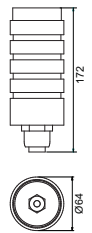

Aqua R2

TECHNICAL DATA

Application	Floor / Wall / Ceiling Recessed Spot Light
Location	Indoor / Outdoor
Light Source	LED
Optics	11°, 20°, 40°
LED No.	3
LED Life time (L80B10)	50000 hours
Input Voltage / Current	350mA / 500mA
Connection details	Series
Installation	Recessed (Ceiling, Wall, Floor) Brick work installation with housing box (not included)
Weight	Kg 0,39
Installation hole	Ø53mm
Supply	350 mA / 500mA Max
Wiring	Provided with 500cm neoprene cable
Working Temperature	-40°C - +50°C

Sample: AQ - R2 - 3 - 1 - 27 - 11 - I - CC - N - XX

ACCESSORIES

CAW6864-Acetal resin housing box	Gel Connector	Optional
----------------------------------	---------------	----------

xxx