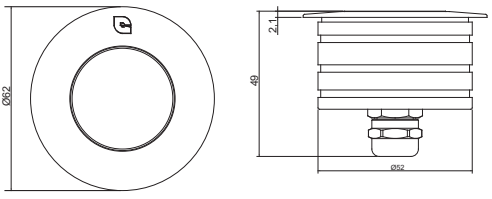

FINISHING

Materials	AISI 316L Stainless steel trim, tempered glass diffuser
Finishing	Worked Steel (I)
Color	Matte Steel
Diffuser	Tempered Glass