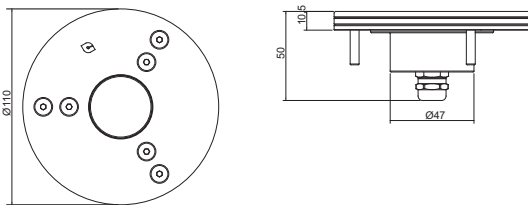

FINISHING

Materials	AISI 316L Stainless steel trim, tempered glass diffuser
Finishing	Worked Steel (I)
Color	Matte Steel
Diffuser	Tempered Glass