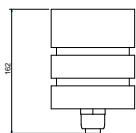

ACCESSORIES

CAW68109-Acetal resin housing box

Gel Connector

Optional

5625/1121

Micro Paguro

xxx