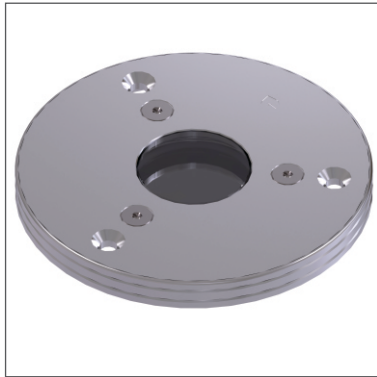

Aqua R3

TECHNICAL DATA

Application	Floor / Wall / Ceiling Recessed Spot Light
Location	Indoor / Outdoor
Light Source	LED
Optics	11°, 20°, 40°
LED No.	3
LED Life time (L80B10)	50000 hours
Input Voltage / Current	350mA / 500mA
Connection details	Series
Installation	Recessed (Ceiling, Wall, Floor) Brick work installation with housing box (not included)
Weight	Kg 0,79
Installation hole	Ø48mm
Supply	350 mA / 500mA Max
Wiring	Provided with 500cm neoprene cable
Working Temperature	-40°C - +50°C

FINISHING

Materials	AISI 316L Stainless steel trim, tempered glass diffuser
Finishing	Worked Steel (I)
Color	Matte Steel
Diffuser	Tempered Glass

Family	Type	LED NO	WAT/LED	CCT	Optics	Finish	Power	Dimming	Options
AQ - Aqua	R3 - Round	3	1	27-2700K	11-11°	I - Worked Steel	CC-	N - None	xxx
			2	30-3000K	20-20°		(350mA/500mA)		
				40-4000K	40-40°				
				50-5000K					
				RD-Red					
				GR-Green					
				BL-Blue					
				22-2200K					
				XX- Custom					

Sample: AQ - R3 - 3 - 1 - 27 - 11 - I - CC - N - XX

ACCESSORIES

CAW68109-Acetal resin housing box

Gel Connector

Optional

5625/1121

Micro Paguro

xxx