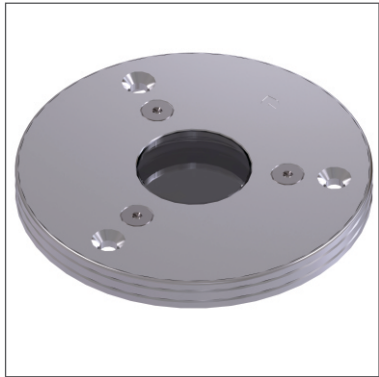

Aqua R4

TECHNICAL DATA

Application	Floor / Wall / Ceiling Recessed Spot Light
Location	Indoor / Outdoor
Light Source	LED
Optics	25°, 39°, 57°
LED No.	1
LED Life time (L80B10)	50000 hours
Input Voltage / Current	350mA / 500mA
Connection details	Series
Installation	Recessed (Ceiling, Wall, Floor) Brick work installation with housing box (not included)
Weight	Kg 1,26
Installation hole	Ø48mm
Supply	1050mA Max
Wiring	Provided with 500cm neoprene cable
Working Temperature	-40°C - +50°C

FINISHING

Materials	AISI 316L Stainless steel trim, tempered glass diffuser
Finishing	Worked Steel (I)
Color	Matte Steel
Diffuser	Tempered Glass

Family	Type	LED NO	WAT/LED	CCT	Optics	Finish	Power	Dimming	Options
AQ - Aqua	R4 - Round	1	12	27-2700K 30-3000K 40-4000K 50-5000K 22-2200K XX- Custom	25-25° 39-39° 57-57°	I - Worked Steel	CC-(1050mA)	N - None	xxx
Sample: AQ - R4 - 1 - 12 - 27 - 25 - I - CC - N - XX									

ACCESSORIES

CAW68109-Acetal resin housing box

Gel Connector

Optional

5625/1121

Micro Paguro

xxx