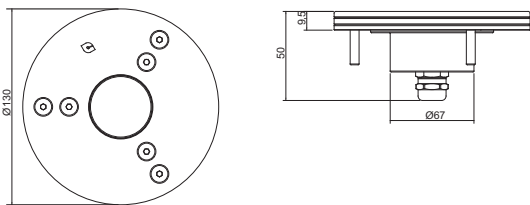

FINISHING

Materials	AISI 316L Stainless steel trim, tempered glass diffuser
Finishing	Worked Steel (I)
Color	Matte Steel
Diffuser	Tempered Glass