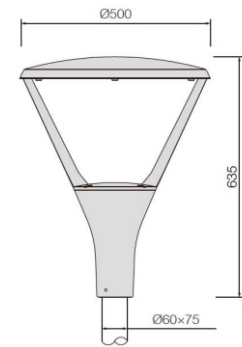

## TECHNICAL DATA

Application	Park, Garden Lighting
Location	Outdoor
Light Source	LED
Optics	120°
LED Life time	50000 hours
Input Voltage / Current	AC100-240V50-60Hz
Connection details	Parallel Connection
Installation	Ground mounted
Supply	AC100-240V
Wiring	Provided with 30cm PVC cable
Working Temperature	-30°C - +50°C