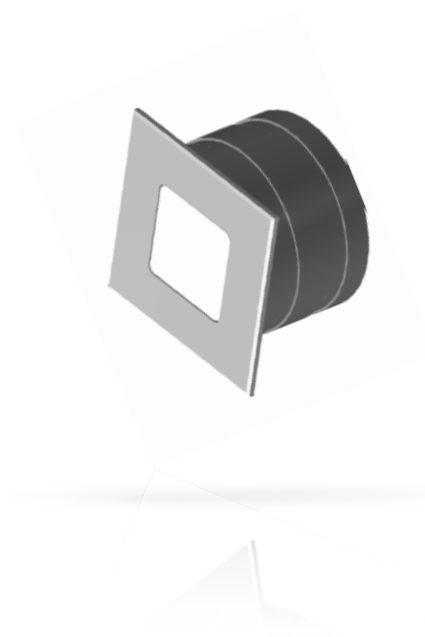

Recessed wall / floor spotlight, ideal for the lighting of steps, sidewalks, facades, paths and gardens.

Anticorodal anodized aluminum body satinized stainless steel top and tempered glass  
 No. 1 standard finishings  
 Led no. 1 x 1 / 2 W  
 Power absorption 1 / 2 W  
 Connection Series connection respecting polarities  
 Wiring Provided with a 50 cm long cable  
 Installation On Floor / Wall with housing (not included)  
 Driver switching (not included)  
     350 mA ( 1 W )  
     500 mA ( 2 W )  
 Photometries Ref. Photometrics Page

**IP 67**

Code	Options	Supply	N° LED	LED Color	Optics	Watt	Finish
EC	0	I CC	1	0 - 2700 K 1 - 6000 K 2 - 4000 K 3 - 3000 K	4 - 120°	1 2	A - Ano Alu B - White C - Chrome