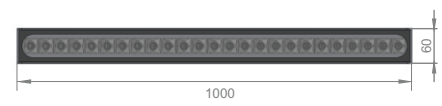

Arena L

TECHNICAL DATA

Application	Surface mounted (Wall, Floor)
Location	Outdoor/ Indoor
Light Source	LED
Optics	5°, 10°, 15°, 24°, 36°, 60°, 90°, 10° x 40°, 10° x 90°
LED Life time (L80B10)	50000 hours
Input Voltage / Current	100-240V AC(43-60Hz)
Control Gear	In-built
Connection details	Parallel Connection
Installation	Surface mounted (Wall, Floor)
Weight	4,0Kg
Dimension	L1000 x W 60 x H 79mm
Supply	95-265V AC, 24/48V DC
LED Module	High-power LEDs on metal-core PCB. Collimating lens made of optical polymer/pmma
Anti-Glare	Option
Electric Protection	EMC, inrush current
Electrical Class	3
Working Temperature	-20°C - +50°C

FINISHING

Materials	Die-cast aluminium,
Finishing	Grey, White, Black
Diffuser	Tempered Glass

Family	Type	WATT/Mtr	CCT	Optics	Finish	Power	Dimming	Options
AR-Arena	L - Linear	48 - 48	22 - 2200K	5 - 5°	GR - Anodised Grey	AC - 240V AC	DX - DMX512	
		60 - 60	27 - 2700K	10 - 10°	WH - White	24 - 24V	DA - Dali	
		100 - 100	30 - 3000K	15 - 15°	BK - Black	48 - 48V	AN - 1-10V	
			40 - 4000K	24 - 24°	XX - Custom		ND - Non-Dim	
		50 - 5000K	36 - 36°					
		60 - 6000K	60 - 60°					
		RGB - RGB	90 - 90°					
		RGBW - RGBW	10x40 - 10°x40°					
		XX - Custom	10x90 - 10°x90°					

Sample: AR - L - 48 - 22 - 5 - GR - AC - DX

**Dali/AN/ND- only for Mono Color
RGB/RGBW-available only in DMX

**Standard 1000mm Fixture
Custom length are available