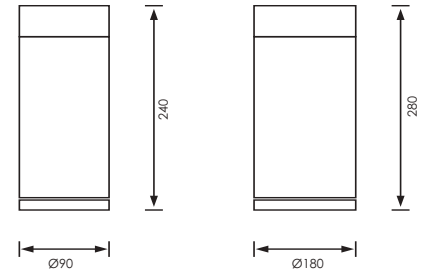

FINISHING

Materials	Anodized aluminium body, Satinized PMMA diffuser
Finishing	Black (B), White (W), Grey (G)
Diffuser	PMMA Diffuser