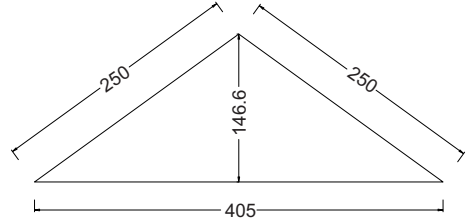

CUSTOM MARKER

TECHNICAL DATA

Application	Landscape & Public Realm
Dimension	405(405) x 250(W) x 36(H)mm / as per site
Body composition	Stainless Steel & Aluminum
LED Life time (L70B10)	50000 hours
Body Finish	Stainless Steel
Diffuser	Sandblasted Glass
Accessories	Housing
Beam Angle	Diffused beam
Lamp Type	LED
LED Chip (MacAdam)	SDCM<3
CRI	85
Lamp Voltage	24V DC
Lamp Wattage	15W
Delivered Lumen	825lms
Lumen	55 lms/W
Color Temperature	3000K
Operating Voltage	Remote 240V Driver
Control	DALI

Family	Type	WATT	CCT	Optics	Finish	Power	Dimming	Options
CM - Custom Marker	T - Triangle	15 - 15W	30-3000K	D - Diffused Beam	SS - Stainless Steel	CV	N - Non-Dimmable	XXX

Sample: CM - T - 15 - 30 - D - SS - CV - N - XX