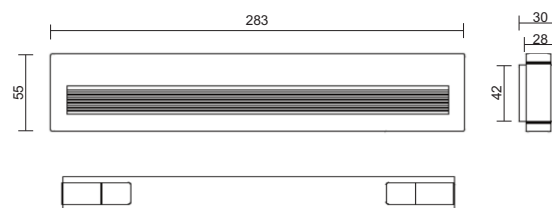

## TECHNICAL DATA

Application	Recessed (wall)
Location	Outdoor / Indoor
Light Source	LED
Optics	36°/10°x80°
LED Life time	50000 hours
Input Voltage / Current	DC 24V
Connection details	Parallel Connection
Installation	Wall Recessed
Supply	DC24V
Wiring	Provided with 30cm PVC cable
Working Temperature	-30°C - +50°C

## FINISHING

Materials	Aluminium body
Finishing	Black (B), White(W), Grey(G)

Family	Type	WATT	CCT	Optics	Finish	Power	Dimming	Options
BA - Baskin	Q - Rectangle	6 - 6W(300mm)	27-2700K	36-36°	B - Black	DC - DC24V	N - None	XXX
		12 - 12W(600mm)	30-3000K	10x80 - 10°x80°	W - White			
		18 - 18W(1000mm)	40-4000K		G - Grey			
			50-5000K					