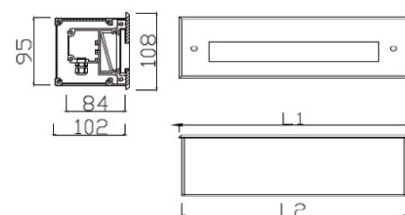

FOKAL

TECHNICAL DATA

Application	Wall recessed
Location	Indoor
Light Source	LED
Optics	120°
LED Life time	50000 hours
Input Voltage / Current	AC 100-277V
Connection details	Parallel Connection
Installation	Wall Recessed
Supply	AC100-277V
Wiring	Provided with 30cm PVC cable
Working Temperature	-25°C - +50°C
Lumen	408lm @7W, 542lm @11W, 886lm @18W, 1427lm @29W
CRI	80+

FINISHING

Materials	Heavy Duty Die Cast Aluminium body
Finishing	Black (B), White(W), Grey(G)

Family	WATT	CCT	Optics	Finish	Power	Dimming	Length	Options
FO - Fokal	7 - 7W	27-2700K	120 - 120°	B - Black	AC - AC100-277V	N - None	305 - 305mm	XXX
	11 - 11W	30-3000K		W - White			420 - 420mm	
	18 - 18W	40-4000K		G - Grey			650 - 650mm	
	29 - 29W	50-5000K					950 - 950mm	