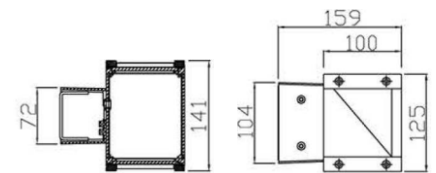

## TECHNICAL DATA

Application	Wall Surface Mounted
Location	Outdoor/ Indoor
Light Source	LED
Optics	Narrow, Medium, Wide
LED Life time	50000 hours
Input Voltage / Current	AC 100-240V
Connection details	Parallel Connection
Installation	Wall Surface mounted
Supply	AC100-240V
Wiring	Provided with 30cm PVC cable
Working Temperature	-30°C - +50°C
Lumen	85-90lm/W
CRI	80+, 90+