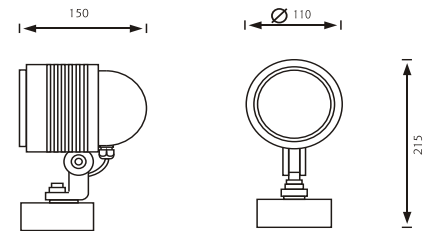

TECHNICAL DATA

Application	Surface mounted (Ceiling, Wall, Floor)
Location	Outdoor
Light Source	LED
Optics	Narrow, Medium, Wide
LED Life time (L80B10)	50000 hours
Input Voltage / Current	100-240VAC
Connection details	Parallel (supply "P")
Installation	Surface mounted (Ceiling, Wall, Floor)
Supply	100-240VAC-50-60Hz
Working Temperature	-30°C - +50°C