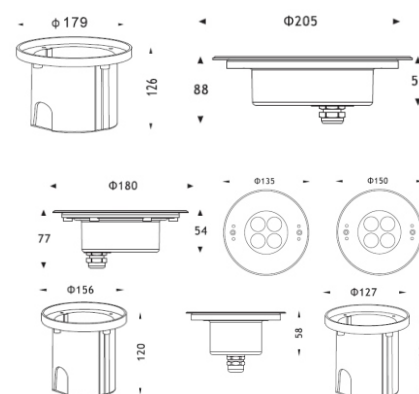

Neuro Acqua R

TECHNICAL DATA

Application	Floor / Wall Recessed uplight
Location	Indoor / Outdoor
Light Source	LED
Optics	Narrow, Medium, Wide
LED No.	4/6/12
LED Life time (L80B10)	50000 hours
Input Voltage / Current	DC 24V
Connection details	Series
Installation	Recessed (Wall, Floor) Brick work installation with housing box (not included)
Weight	Kg 0,20
Wiring	Provided with 150cm neoprene cable
Working Temperature	-40°C - +50°C
Lumen	80-85lm /W

FINISHING

Materials	316 Grade Stainless steel
Finishing	Worked Steel (I)
Color	Matte Steel
Diffuser	Tempered Glass

Family	Type	LED NO	WATT	CCT	Optics	Finish	Size	Power	Dimming	Options
NA -Neuro Acqua	R - Round	4	8	27-2700K	N - Nerrow	I - Worked Steel	Ø135	DC 24V	D - Dimmable	xxx
		6	12	30-3000K	M - Medium		Ø150			
		12	16	40-4000K	W - Wide		Ø180			
			18	50-5000K	Ø205					
			24	RGB						
			36	XX- Custom						
			48							

Sample: NA - R - 4 - 8 - 27 - N - I - Ø135 - DC - D - XX

ACCESSORIES

Symmetrical Lens

Asymmetrical Lens